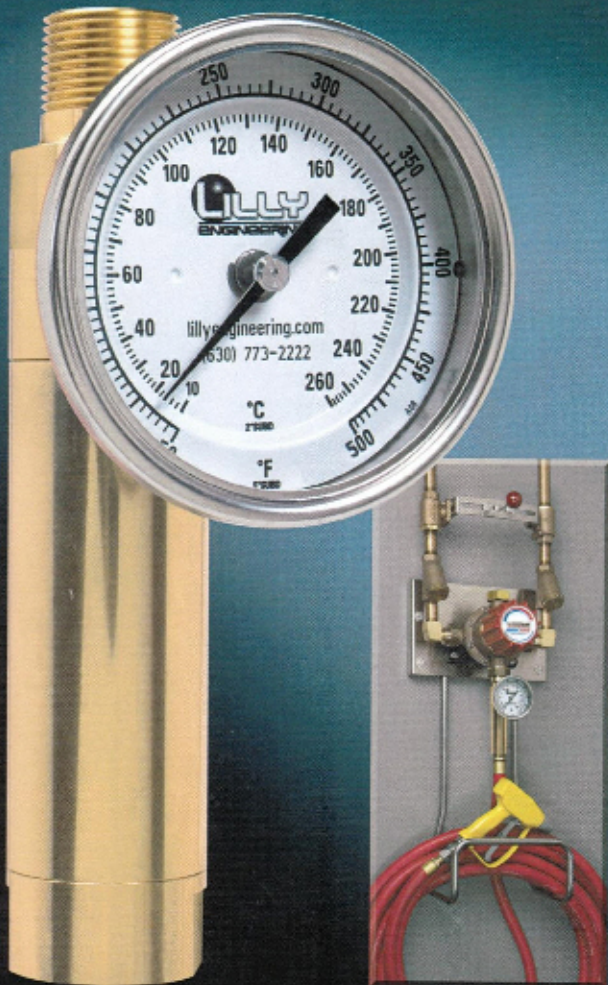

LLOYD

Last Line Of Your Defense

High Temperature Shut-off

Manufactured by: **ERGO TECH**
217 Catalpa, Itasca, IL 60143
630.773.2222 • Fax 630.773.3443
www.lillyengineering.com

LLOYD

Last Line Of Your Defense